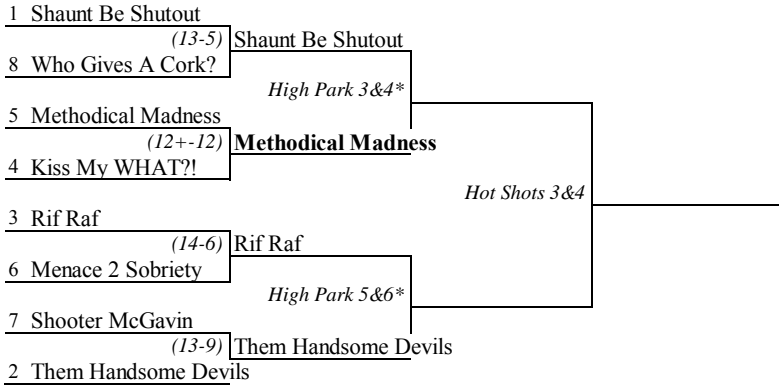

"B" Division