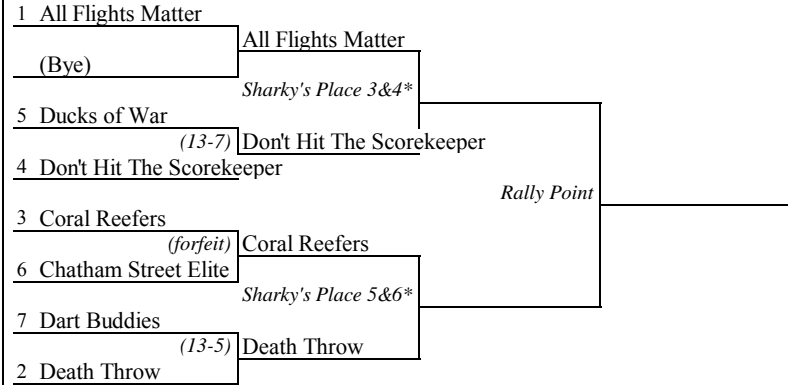

[Note: Whenever an asterisk (*) is included, that means a third board may be available and the captains may agree to use it in order to shorten the match time.]

SPRING 2017 RDL DIVISIONAL TOURNAMENT SCHEDULE

"A" Division

"B" Division

"C" Division

"D" Division

"E" Division

"F" Division

"G" Division

"H" Division