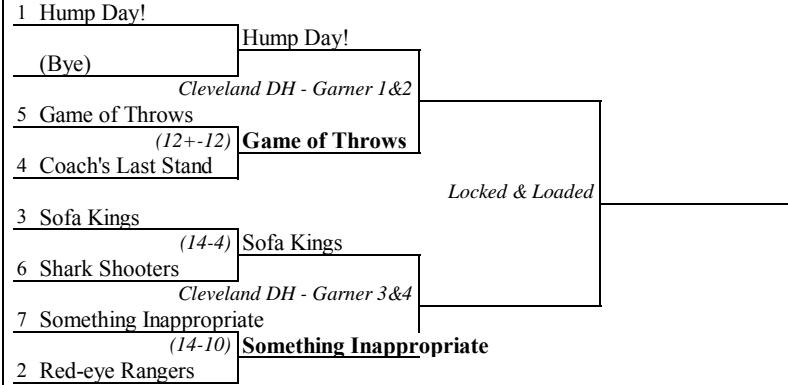

[Note: Whenever an asterisk (*) is included, that means a third board may be available and the captains may agree to use it in order to shorten the match time.]

SPRING 2017 RDL DIVISIONAL TOURNAMENT SCHEDULE

"A" Division

"B" Division

"C" Division

"D" Division

"E" Division

"F" Division

"G" Division

"H" Division