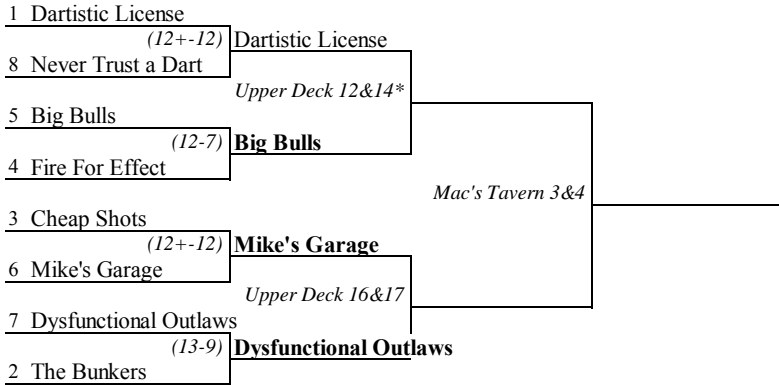

[Note: Whenever an asterisk (*) is included, that means a third board may be available and the captains may agree to use it in order to shorten the match time.]

SPRING 2017 RDL DIVISIONAL TOURNAMENT SCHEDULE

Quarterfinals (5/3)	Semifinals (5/10)	Finals (5/17)	WINNER
---------------------	-------------------	---------------	---------------

Quarterfinals (5/3)	Semifinals (5/10)	Finals (5/17)	WINNER
---------------------	-------------------	---------------	---------------

"A" Division

"B" Division

"C" Division

"D" Division

"E" Division

"F" Division

"G" Division

"H" Division