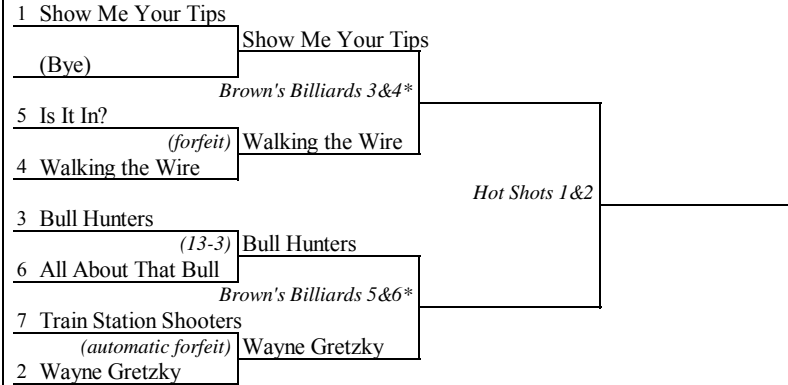

[Note: Whenever an asterisk (*) is included, that means a third board may be available and the captains may agree to use it in order to shorten the match time.]

SPRING 2017 RDL DIVISIONAL TOURNAMENT SCHEDULE

"A" Division

"B" Division

"C" Division

"D" Division

"E" Division

"F" Division

"G" Division

"H" Division