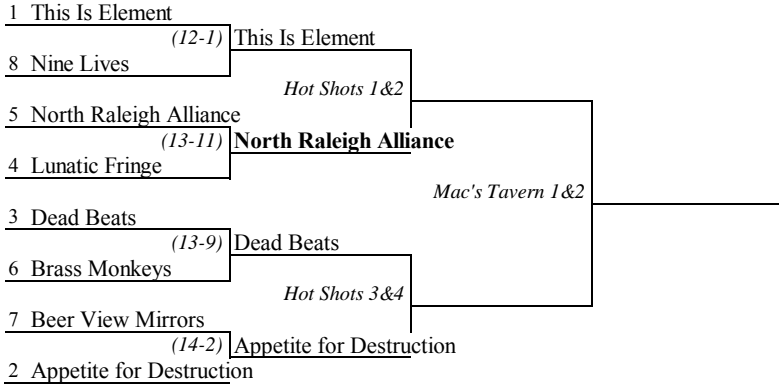

[Note: Whenever an asterisk (*) is included, that means a third board may be available and the captains may agree to use it in order to shorten the match time.]

SPRING 2017 RDL DIVISIONAL TOURNAMENT SCHEDULE

Quarterfinals (5/3)	Semifinals (5/10)	Finals (5/17)	WINNER

Quarterfinals (5/3)	Semifinals (5/10)	Finals (5/17)	WINNER

"A" Division