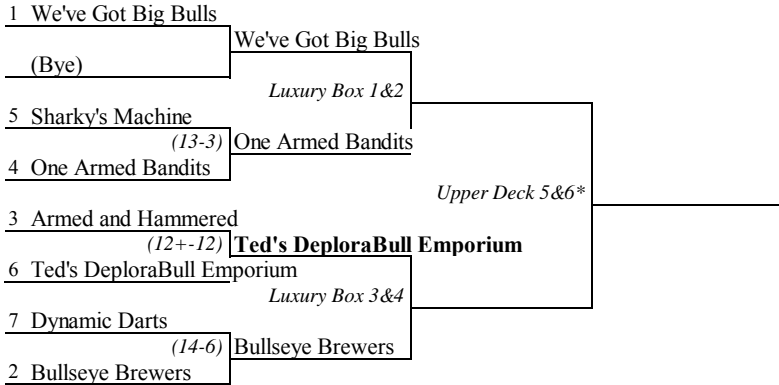

[Note: Whenever an asterisk (*) is included, that means a third board may be available and the captains may agree to use it in order to shorten the match time.]

SPRING 2017 RDL DIVISIONAL TOURNAMENT SCHEDULE

"A" Division

"B" Division

"C" Division

"D" Division

"E" Division

"F" Division

"G" Division

"H" Division