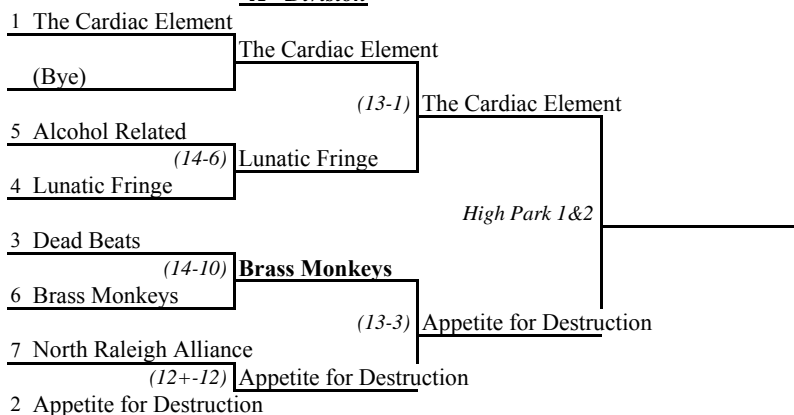

[Note: Whenever an asterisk (\*) is included, that means a third board may be available and the captains may agree to use it in order to shorten the match time.]

# FALL 2017 RDL DIVISIONAL TOURNAMENT SCHEDULE

**Quarterfinals (11/15) Semifinals (11/29) Finals (12/6) WINNER**

**Quarterfinals (11/15) Semifinals (11/29) Finals (12/6) WINNER**

## "A" Division