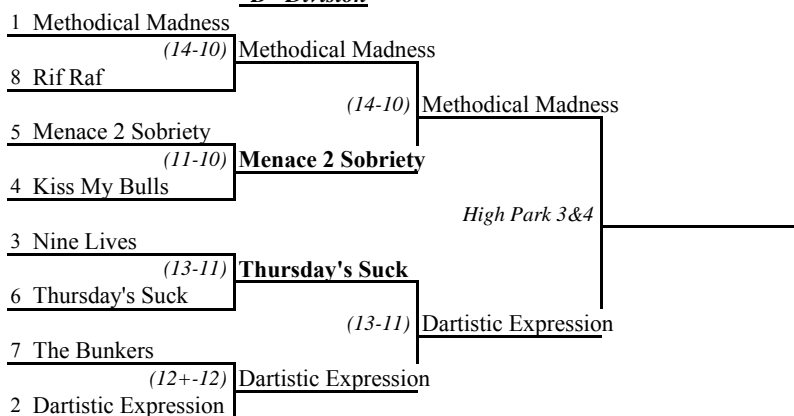

"B" Division