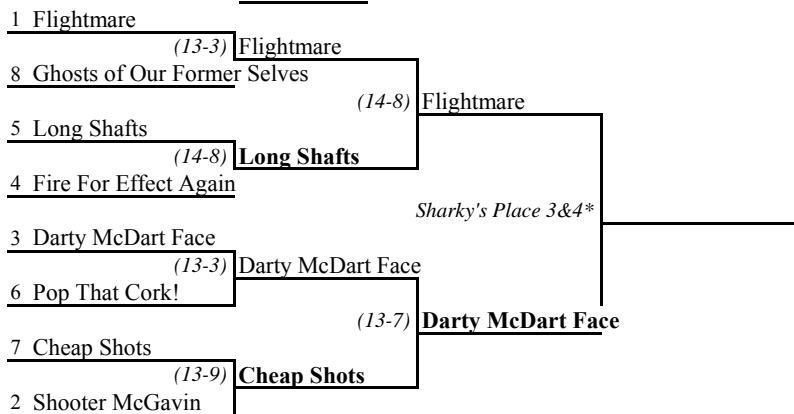

"C" Division