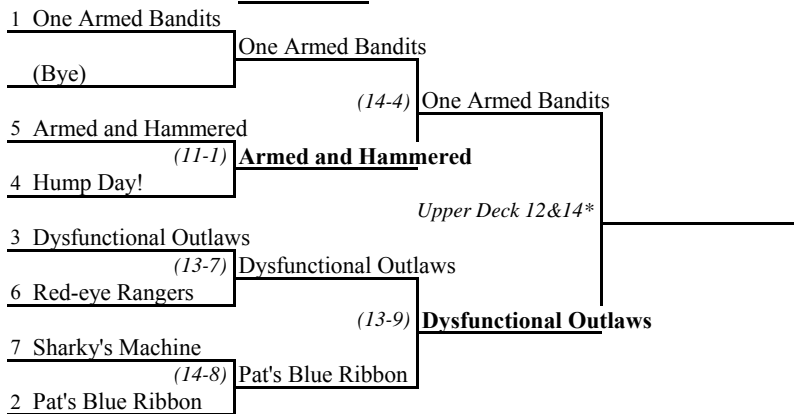

"D" Division