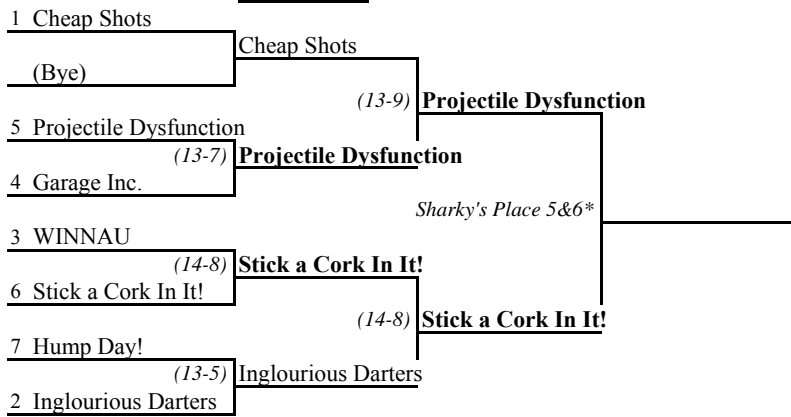

SPRING 2018 RDL DIVISIONAL TOURNAMENT SCHEDULE

Quarterfinals (5/2)	Semifinals (5/9)	Finals (5/16)	WINNER
---------------------	------------------	---------------	---------------

Quarterfinals (5/2)	Semifinals (5/9)	Finals (5/16)	WINNER
---------------------	------------------	---------------	---------------

"A" Division

"B" Division

"C" Division

"D" Division

"E" Division

"F" Division

"G" Division

"H" Division