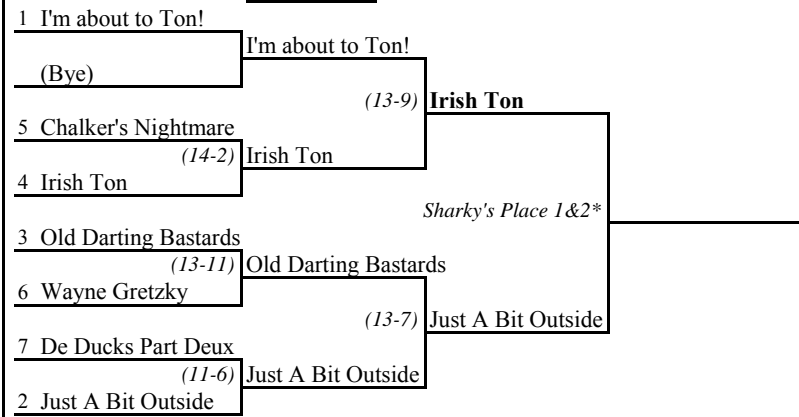

SPRING 2018 RDL DIVISIONAL TOURNAMENT SCHEDULE

Quarterfinals (5/2)	Semifinals (5/9)	Finals (5/16)	WINNER
---------------------	------------------	---------------	---------------

Quarterfinals (5/2)	Semifinals (5/9)	Finals (5/16)	WINNER
---------------------	------------------	---------------	---------------

"A" Division

"B" Division

"C" Division

"D" Division

"E" Division

"F" Division

"G" Division

"H" Division