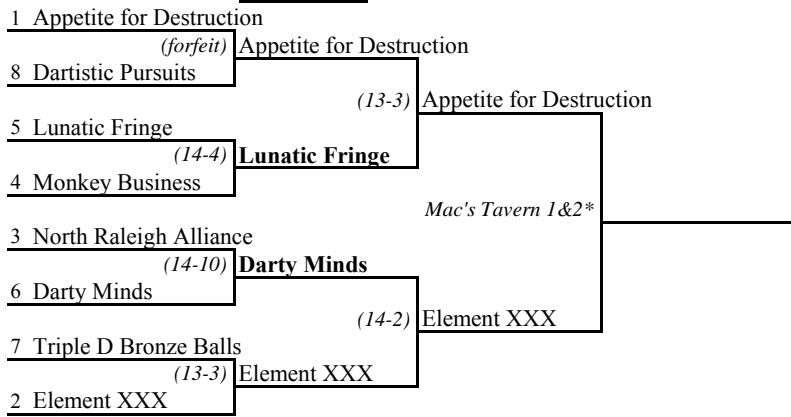

SPRING 2018 RDL DIVISIONAL TOURNAMENT SCHEDULE

Quarterfinals (5/2)	Semifinals (5/9)	Finals (5/16)	WINNER
---------------------	------------------	---------------	---------------

Quarterfinals (5/2)	Semifinals (5/9)	Finals (5/16)	WINNER
---------------------	------------------	---------------	---------------

"A" Division

"B" Division

"C" Division

"D" Division

"E" Division

"F" Division

"G" Division

"H" Division