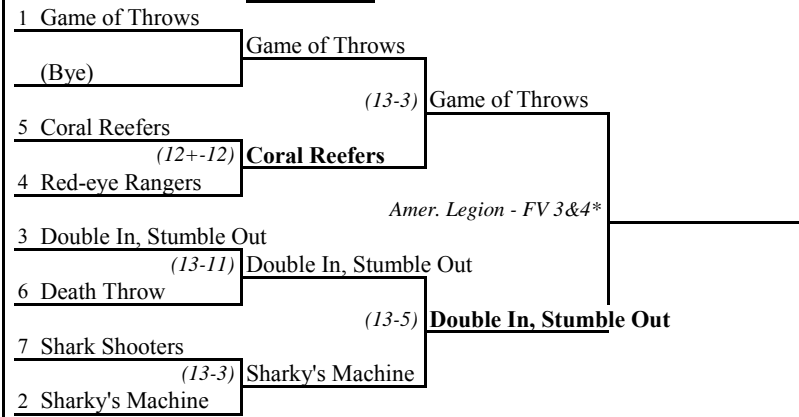

SPRING 2018 RDL DIVISIONAL TOURNAMENT SCHEDULE

Quarterfinals (5/2)	Semifinals (5/9)	Finals (5/16)	WINNER
---------------------	------------------	---------------	---------------

Quarterfinals (5/2)	Semifinals (5/9)	Finals (5/16)	WINNER
---------------------	------------------	---------------	---------------

"A" Division

"B" Division

"C" Division

"D" Division

"E" Division

"F" Division

"G" Division

"H" Division