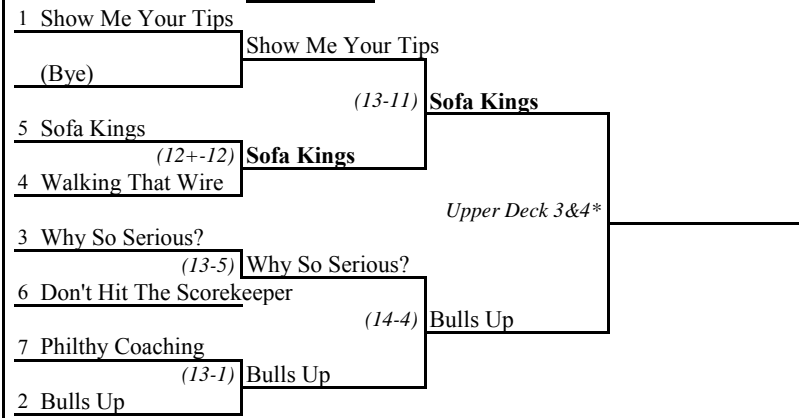

SPRING 2018 RDL DIVISIONAL TOURNAMENT SCHEDULE

Quarterfinals (5/2)	Semifinals (5/9)	Finals (5/16)	WINNER
---------------------	------------------	---------------	---------------

Quarterfinals (5/2)	Semifinals (5/9)	Finals (5/16)	WINNER
---------------------	------------------	---------------	---------------

"A" Division

"B" Division

"C" Division

"D" Division

"E" Division

"F" Division

"G" Division

"H" Division