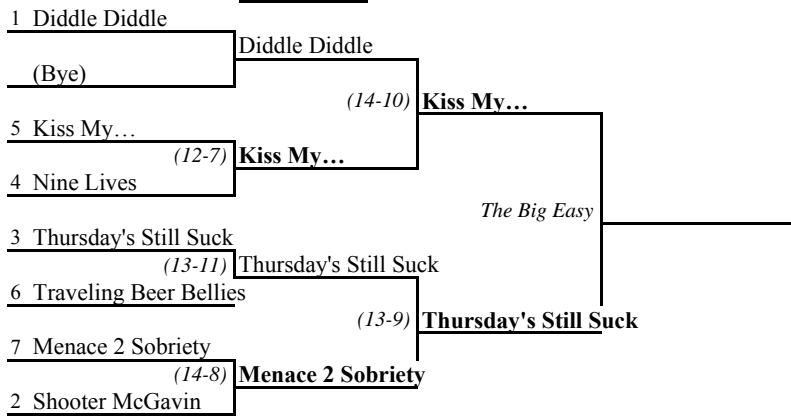

"B" Division