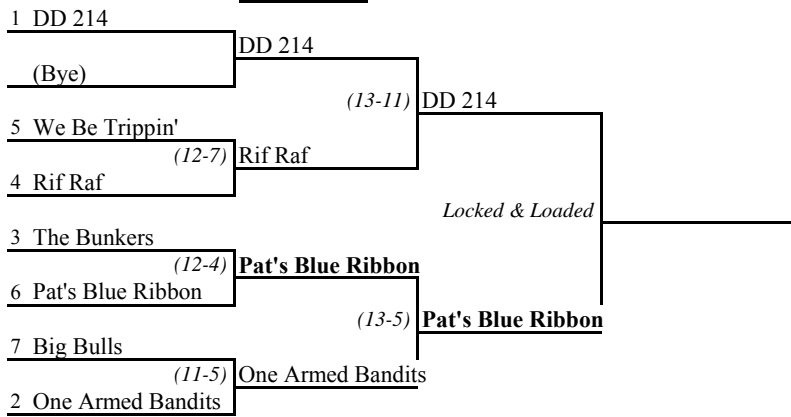

SPRING 2018 RDL DIVISIONAL TOURNAMENT SCHEDULE

Quarterfinals (5/2)	Semifinals (5/9)	Finals (5/16)	WINNER
---------------------	------------------	---------------	---------------

Quarterfinals (5/2)	Semifinals (5/9)	Finals (5/16)	WINNER
---------------------	------------------	---------------	---------------

"A" Division

"B" Division

"C" Division

"D" Division

"E" Division

"F" Division

"G" Division

"H" Division